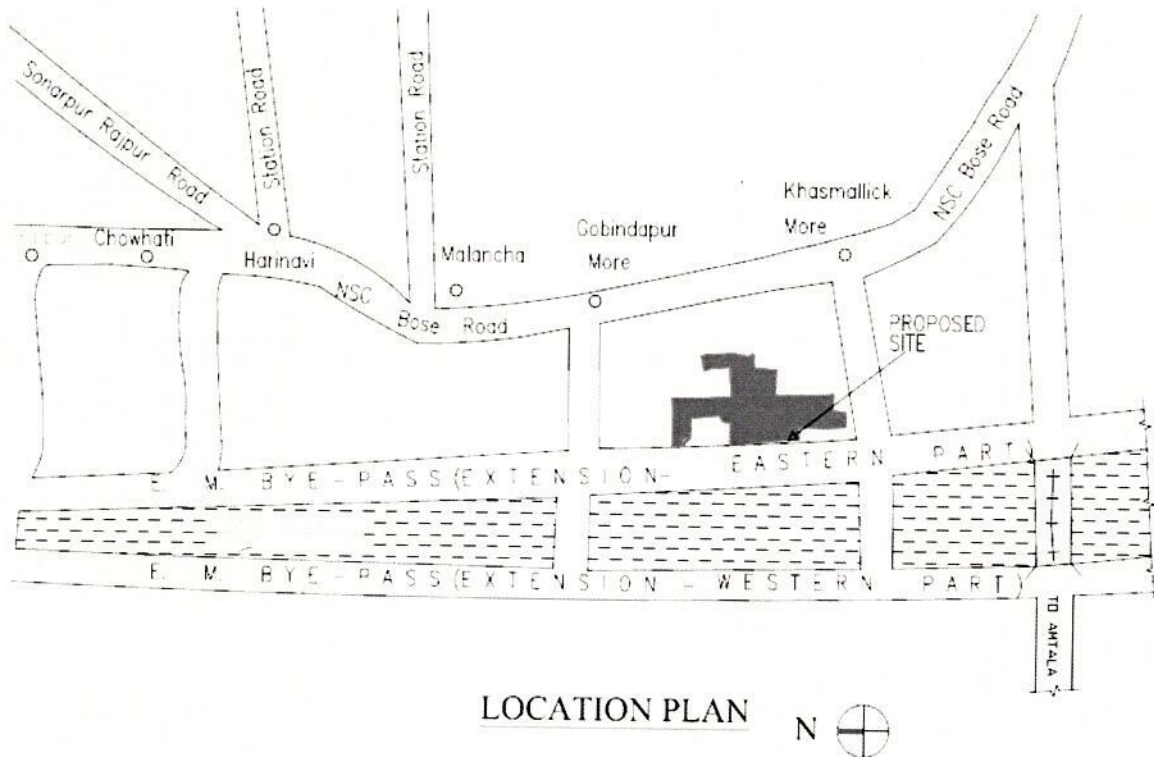

TO WHOM IT MAY CONCERN

Location plan of proposed project "Siddha Suburbia - Block 1E (Florenzia) & 1F (Gardenia)" situated at Siddha Suburbia, Gobindapur Potor More, Khasmallick, Extended E.M. Bypass, District - South 24 Parganas, Block - Baruipur, Police Station Baruipur, West Bengal, 700144 is shown below:

Latitude: 22°23'6.26"N
Longitude: 88°25'6.75"E

For M/s Siddha Town Baruipur LLP
SIDDHA TOWN BARUIPUR LLP

Sanjay Kumar Bothra
Authorized Signatory

Sanjay Kumar Bothra
Authorized Signatory

SIDDHA
suburbia
A RIYA-SIDDHA PROJECT